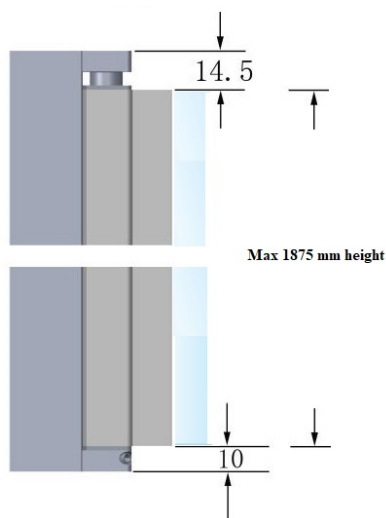

PRODUCT SHEET

Description:

Lift Hinge "Square" Wall/Glass, CPL Finish, 1,9 Meters, All Accessories

Item number:

15.22.991-0

Units	Box	Carton	HS Code	Barcode
Set	1	10	8302100090	
				5704866439206

SISO A/S

Mileparken 11
DK-2740 Skovlunde
Denmark
VAT: DK 24786013

Phone +45 45 830 900

www.siso.dk
siso@siso.dk

Danske Bank
Nytorv Branch
Copenhagen
SWIFT: DABADKKK

Account no.
4180 3112 112936
IBAN Account
DK7230003112112936